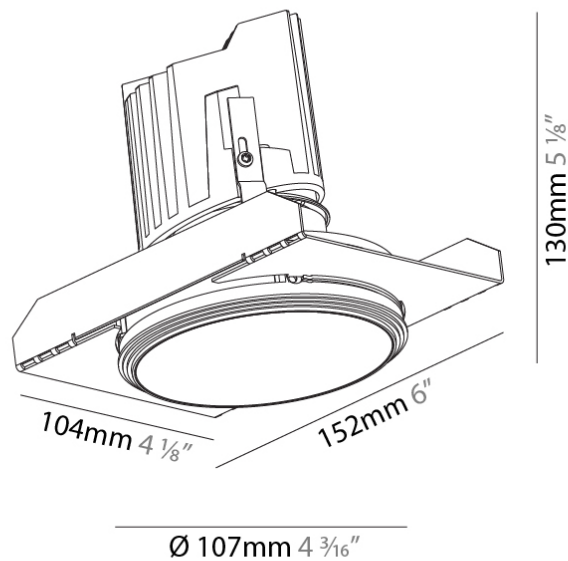

ELECTRICAL

Lamp Type: LED (Zhaga Standard)
Input Wattage (W): 13
Total Output Wattage (W): 11.8
Dimming: Tri-Mode (Non-Dimming and Phase Dimming (120Vac only) and 0-10V Dimming)
Driver Included: No
Driver Location: Recessed Housing
Driver Type: Constant Current - Universal
Driver Class: Class 2
Housing: See components
Input Voltage (V): 120 - 277
Constant Current (MA): 350

LED

Number of LEDs: 1
Color Temperature (°K): 2700 / 3000 / 3500 / 4000
Max. Delivered Lumen (lm): 876 / 909 / 955 / 974
Nominal Lumen (lm): 1304 / 1352 / 1421 / 1450
CRI: >90 CRI
Efficiency (%): 87.9 / 88.4 / 87.9
Lamp Life (hrs): 50000
Upon Request: RGB-W Tunable White Special Color Temperature Special LED

OPTICAL

Reflector°: 18 / 42 / 60
Optic°: Lens Pack - No Lens / Linear Spread Lens / Honeycomb / Spread Lens
Upon Request: Special Beam Angles

RATINGS AND CERTIFICATIONS

382, F 416-247-9319, www.zaneen.com

Created by Intertek for North American Standards at the end of the existing Model #. For assistance on 'custom' specifications, contact zteam@zaneen.com. In a constant effort to supply the best product, we reserve the right to change specifications or materials without notice. The most recent specification sheets are found at zaneen.com

IP rating: IP20